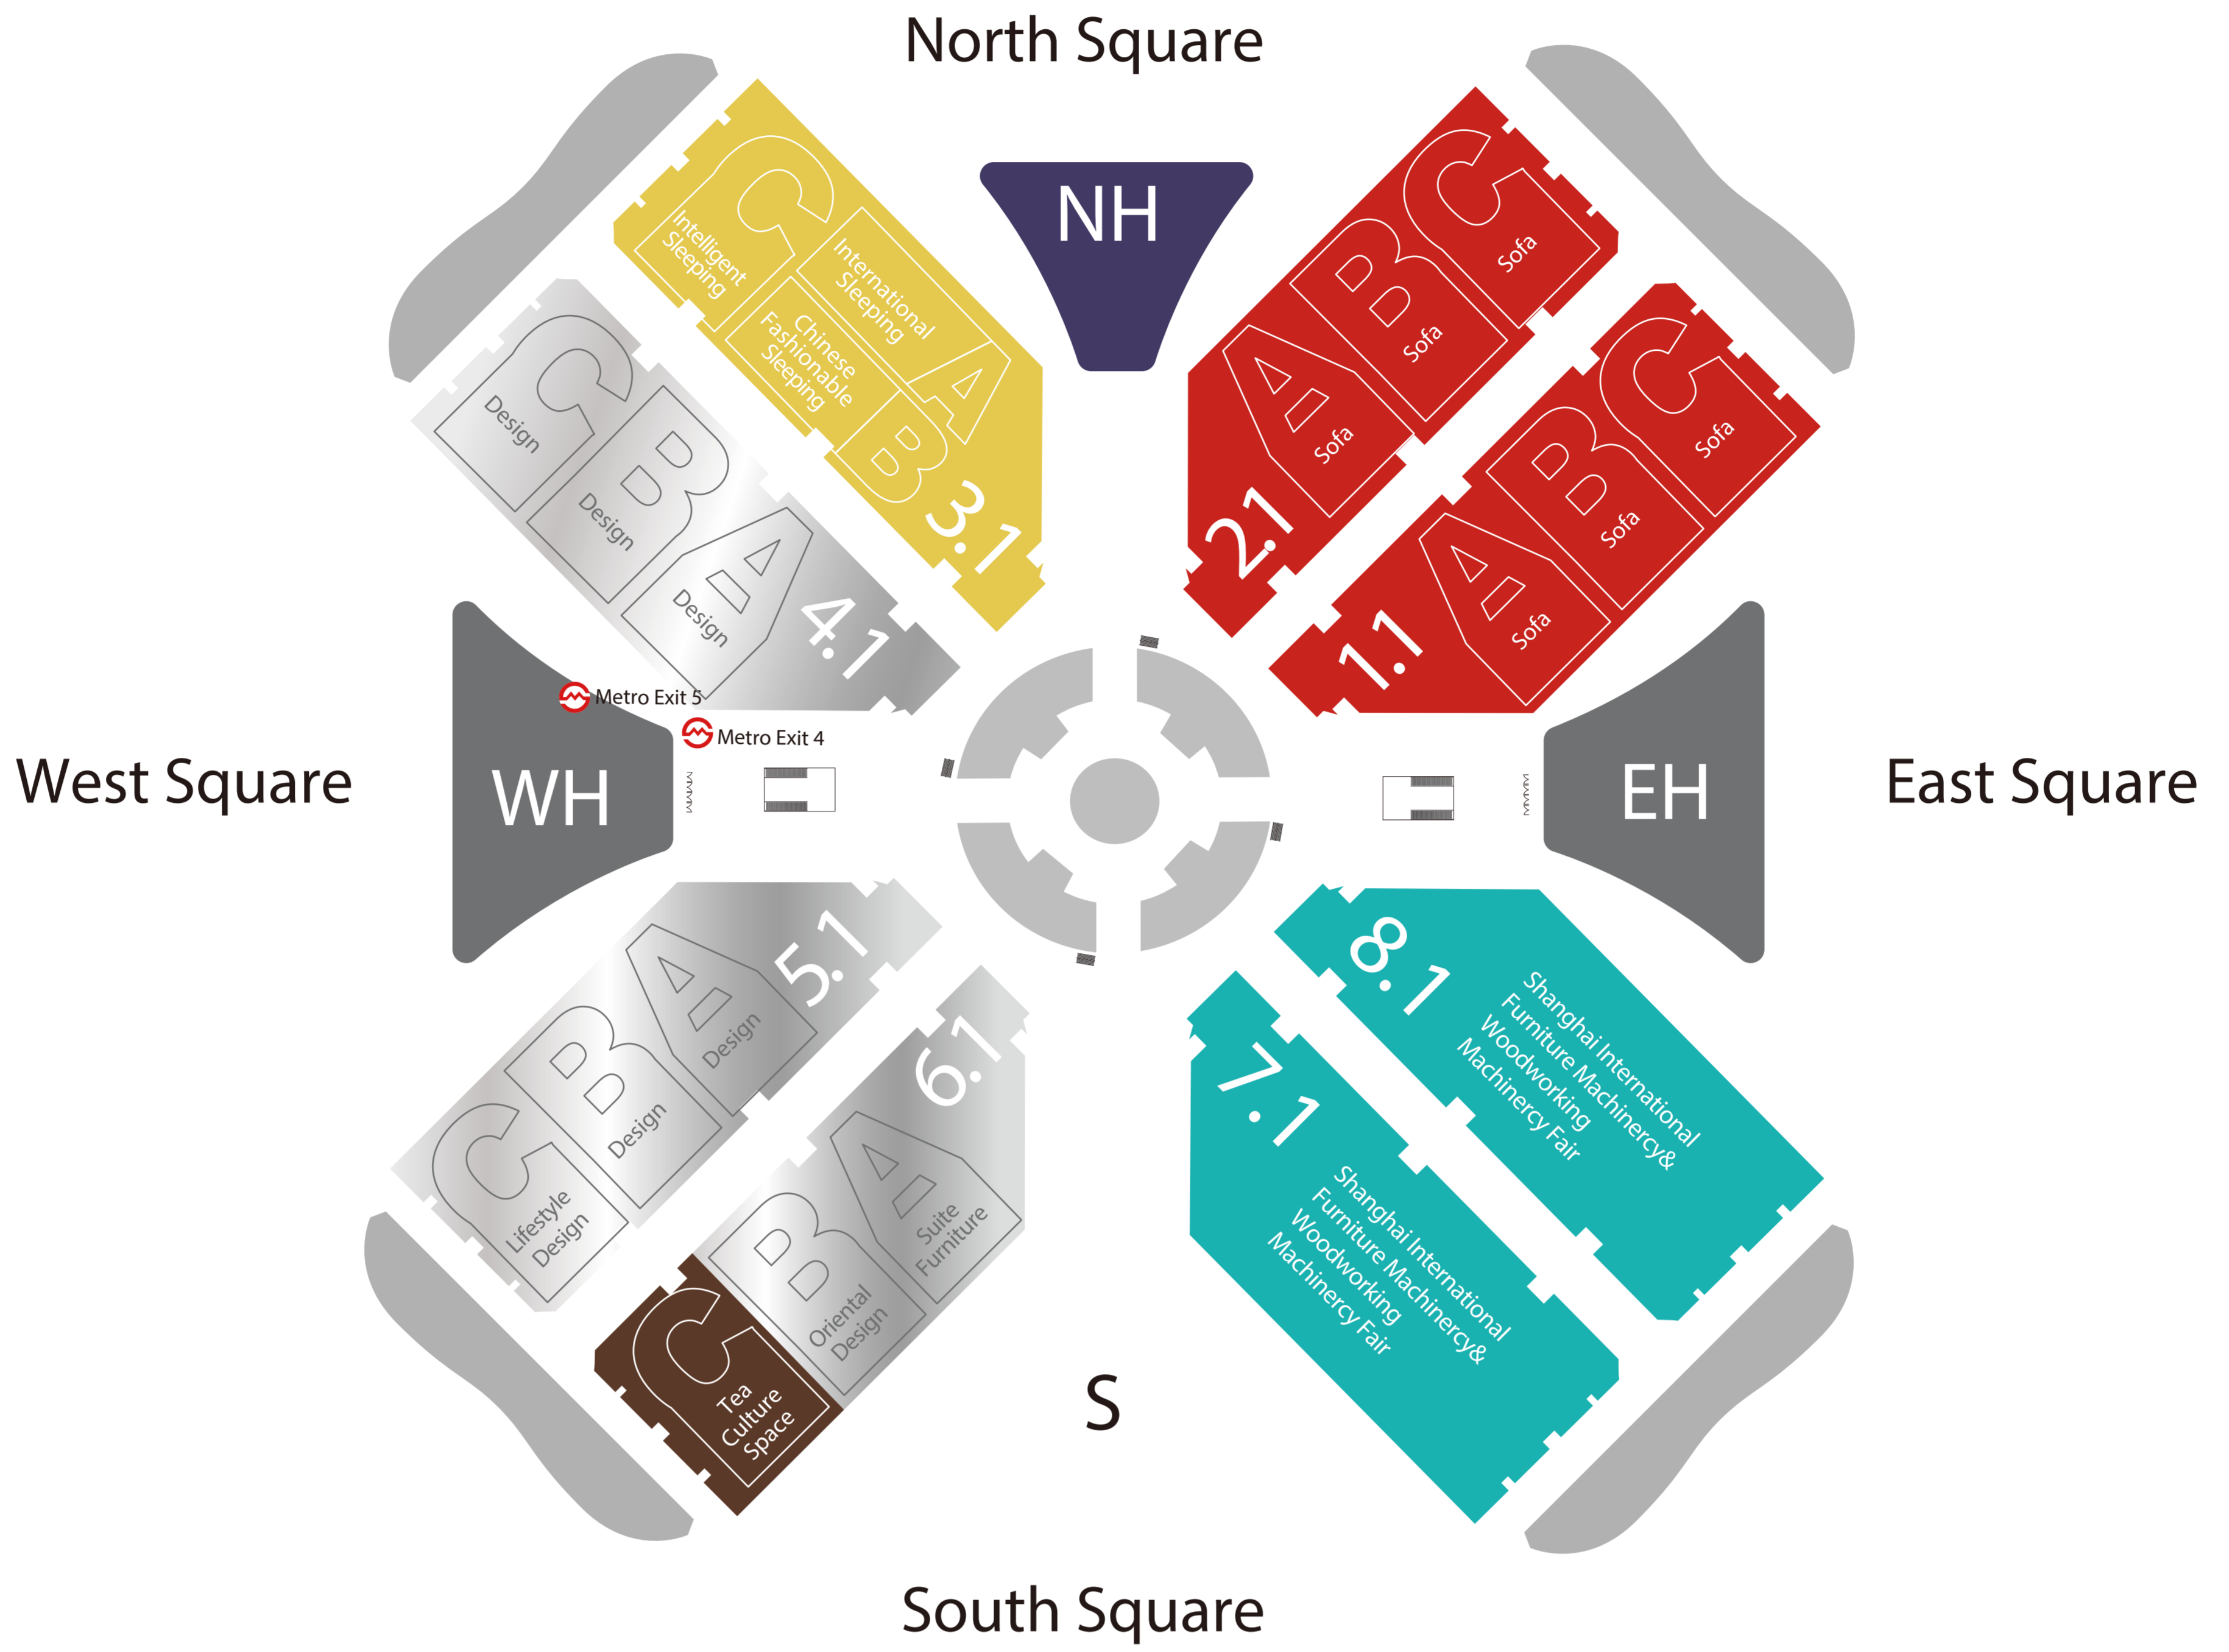

The 48th China International Furniture Fair (Shanghai)

Hall Layout on the First Floor

Hall Layout on the Second Floor