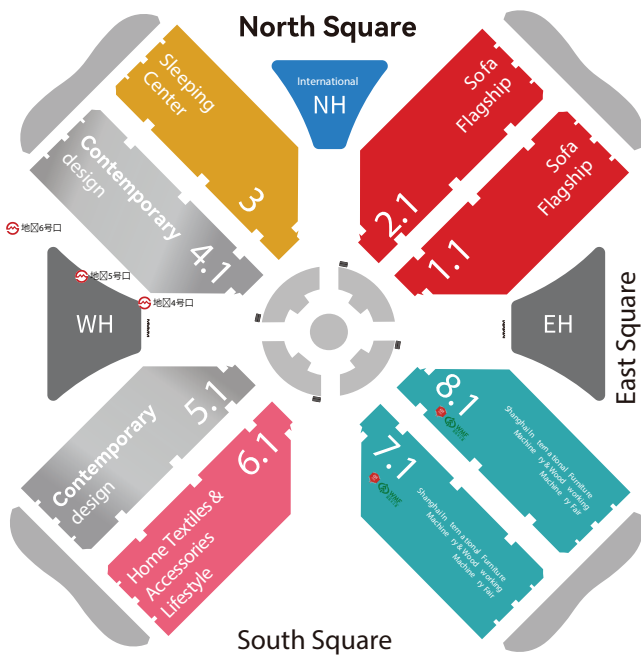

# 第52届中国(上海)国际家具博览会

THE 52<sup>nd</sup> CHINA INTERNATIONAL FURNITURE FAIR (SHANGHAI)

Hall Layout on the First Floor

Hall Layout on the Second Floor

New consumption: Tea-related furniture, cultural and creative furniture  
Hall 6.1

Furniture Machinery & Woodworking Machinery  
Hall 7.1 & 8.1

Furniture Machinery & Woodworking Machinery  
Hall 7.1 & 8.1