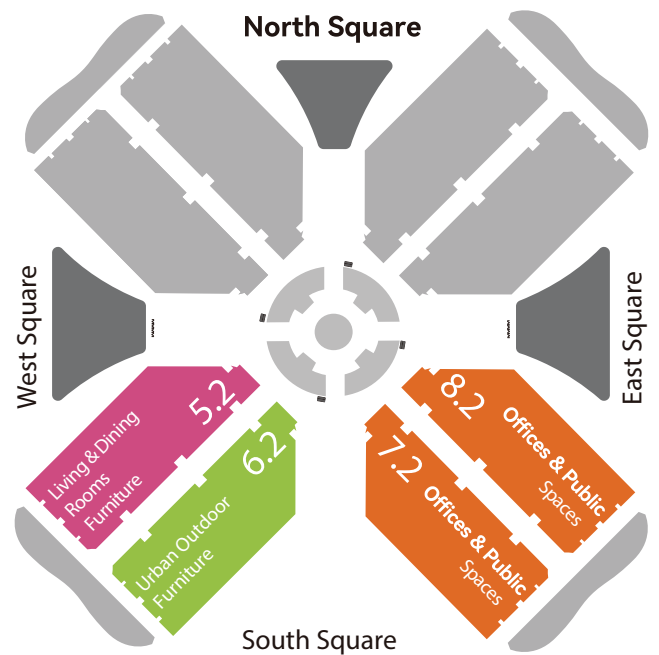

# 第52届中国(上海)国际家具博览会

THE 52<sup>nd</sup> CHINA INTERNATIONAL FURNITURE FAIR (SHANGHAI)

Hall Layout on the First Floor

Hall Layout on the Second Floor